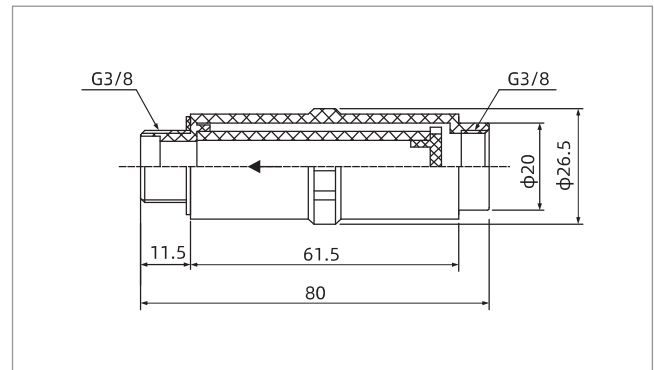

## ZFL 06

① ②

① Series	② Port size
ZFL	06 - $\phi 6$ hose(Direct-insert type) 10 - G3/8 male thread

### Dimensions (mm)

ZFL06

ZFL10