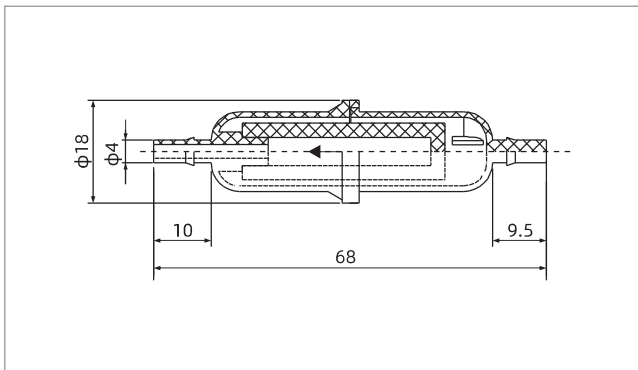

## ZFL 06

① ②

① Series	② Port size
ZFL	06 - $\phi 6$ hose(Direct-insert type) 10 - G3/8 male thread

### Technical parameters

Model	Rated operating pressure range kPa	Material	Nominal flow NL/min	Internal volume $\text{cm}^3$	Removal efficiency $\mu\text{m}$	Working temperature $^{\circ}\text{C}$	Weight g
ZFL06	-100~0	PP、PE	25	4	20~25	0~80	3.5
ZFL10	-100~0	PP、PE	220	20	20~25	0~80	13

### Dimensions (mm)

ZFL06

ZFL10